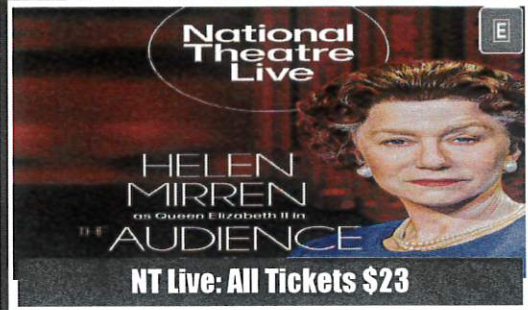

2hrs 10m
Sun ONLY:
4:20pm