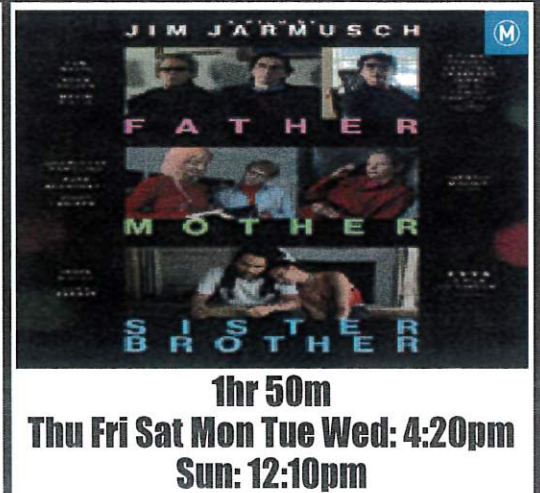

FAN
FORCE

Independent
Films

Q&A

DEMAND FILM

ALL OF OUR FEATURES START WITHIN 5 MINUTES
OF THE ADVERTISED START TIME!

Thursday 30th April to Wednesday 6th May 2026

NEW
Twenty years after making their iconic turns as Miranda, Andy, Emily and Nigel—Meryl Streep, Anne Hathaway, Emily Blunt and Stanley Tucci return to the fashionable street.

2hrs
Thu Fri Mon Tue Wed:
10:20am 2:50pm 6:45pm
Sat: 10am 2:35pm 7pm
Sun: 10am 2:30pm 4:40pm

NEW
An isolated couple lose control of a joke about imaginary friends. Alphabet Lane is quietly unhinged and oddly romantic.

1hr 21m
Thu Fri Mon Tue Wed: 12:40pm 5pm
Sat: 12:40pm
*4:50pm (Q&A session)
Sun: N/S

2hrs 10m
Thu Fri Mon Tue Wed: 12:30pm 6:30pm
Sat: 12:15pm 6:30pm
Sun: 12:10pm 4:20pm

2hrs 5m
Thu Fri Sat Mon Tue Wed: 10:25am
Sun: 10am