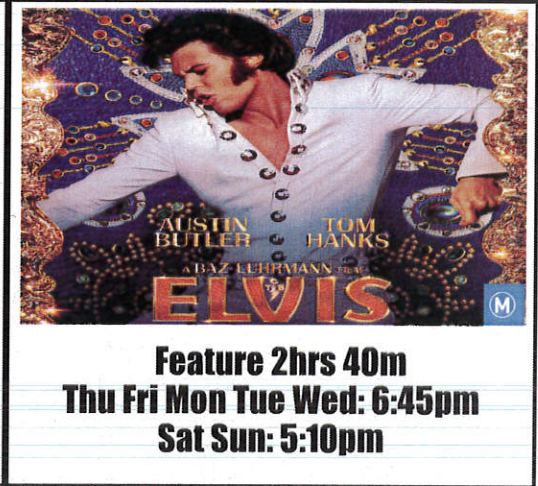

NEW

When a self-destructive teenager is suspended from school and asked to look after his feisty alcoholic grandmother as a punishment, the crazy time they spend together turns his life around.

Feature 1hr 35m
Thu Fri Mon Tue Wed:
10:30am 1:50pm 4:45pm
Sat: 10am 2:40pm 4:45pm
Sun: 10am 4:45pm

Feature 1hr 25m
Thu Fri Mon Tue Wed:
12:15pm 3:35pm 5:10pm
Sat: 10:40am 3:35pm 8pm
Sun: 3:35pm

NEW

Feature 2hrs 5m
Thu Fri Mon Tue Wed:
10:15am 2:30pm 6:30pm
Sat: 12:20pm 6:30pm
Sun: 10:15am 2:30pm

Feature 1hr 45m
Thu Fri Sun Mon Tue Wed:
12:35pm
Sat: N/S