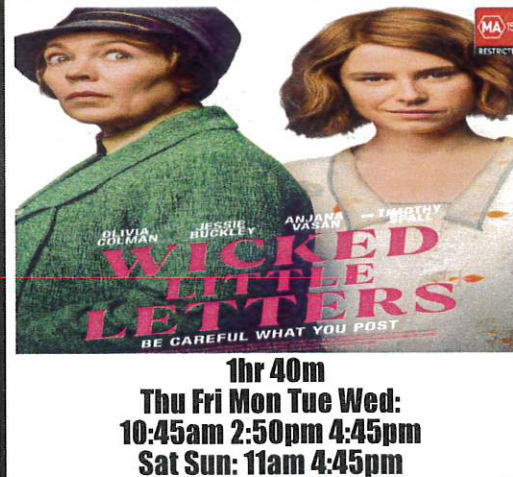

1hr 40m
Thu Fri Mon Tue Wed:
10:45am 2:50pm 4:45pm
Sat Sun: 11am 4:45pm