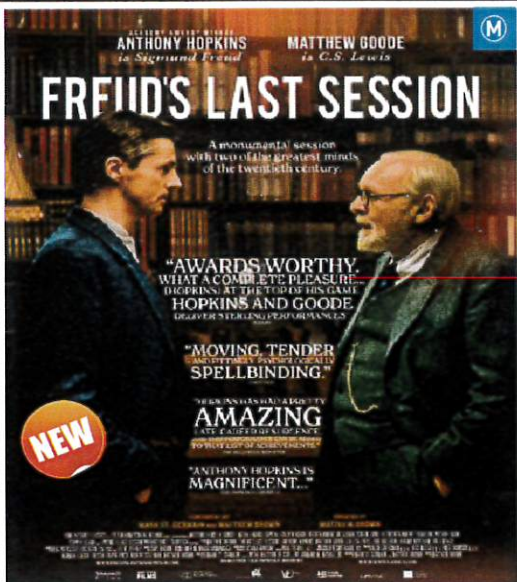

Independent  
Films

FAN  
FORGE

DEMAND FILM

ALL OF OUR FEATURES START WITHIN 5 MINUTES  
OF THE ADVERTISED START TIME!

Thursday 18th to Wednesday 24th April 2024

September 3, 1939. The World is on the Brink. A monumental session with two of the greatest minds of the twentieth century over the future of mankind...

Feature 2hrs 55m  
Daily:  
10:30am 2:45pm 7pm

On March 23, two singers at the height of their powers—radiant soprano Nadine Sierra and tenor sensation Benjamin Bernheim—come together as the star-crossed lovers.